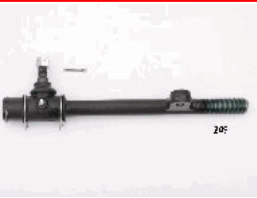

TOYOTA LAND CRUISER (_J6_) 3.4 Diesel (BJ60_V)[10.1981-08.1987](Diesel)
TOYOTA LAND CRUISER (_J6_) 4.0 (FJ62_G)[08.1987-12.1992](Benzina)
TOYOTA LAND CRUISER (_J6_) 4.0 (FJ62_V)[11.1984-08.1987](Benzina)
TOYOTA LAND CRUISER (_J6_) 4.0 Diesel (HJ60)[01.1982-12.1985](Diesel)

111-02-250

OE: 45046-69105