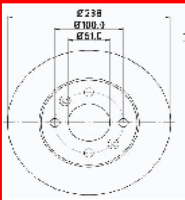

DACIA LOGAN (LS_) 1.2 16V
DACIA LOGAN (LS_) 1.2 16V LPG
DACIA LOGAN (LS_) 1.4 (LSOA, LSOC, LSOE, LSOG)
DACIA LOGAN (LS_) 1.4 Bifuel
DACIA LOGAN (LS_) 1.5 dCi
DACIA LOGAN (LS_) 1.5 dCi (LS04)
DACIA LOGAN (LS_) 1.5 dCi (LS0J)

60-00-0715C

5000388057