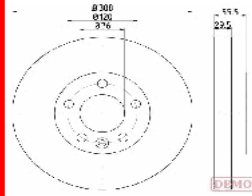

VW MULTIVAN V (7HM, 7HN, 7HF, 7EF,
7EM, 7EN) 1.9 TDI
VW MULTIVAN V (7HM, 7HN, 7HF, 7EF,
7EM, 7EN) 2.0
VW MULTIVAN V (7HM, 7HN, 7HF, 7EF,
7EM, 7EN) 2.0 BiTDI
VW MULTIVAN V (7HM, 7HN, 7HF, 7EF,
7EM, 7EN) 2.0 BiTDI 4motion

60-00-0954C

7E0615301C