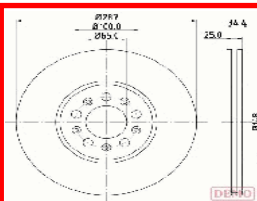

60-00-0901C

1J0615301C

AUDI A1 (8X1, 8XF) 1.4 TFSI
AUDI A1 (8X1, 8XF) 1.6 TDI
AUDI A1 (8X1, 8XF) 2.0 TDI
AUDI A1 Sportback (8XA, 8XK) 1.4 TFSI
AUDI A1 Sportback (8XA, 8XK) 1.6 TDI
AUDI A1 Sportback (8XA, 8XK) 2.0 TDI
AUDI A3 (8L1) 1.8 T
AUDI A3 (8L1) 1.8 T quattro

60-00-0902C

1K0615301AA