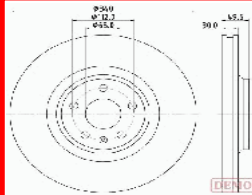

AUDI TT (8J3) 2.0 quattro
AUDI TT (8J3) 2.0 TFSI quattro
AUDI TT (8J3) 3.2 V6 quattro
AUDI TT Roadster (8J9) 2.0 quattro
AUDI TT Roadster (8J9) 2.0 TFSI quattro
AUDI TT Roadster (8J9) 3.2 V6 quattro

60-00-0933C

1K0615301AJ