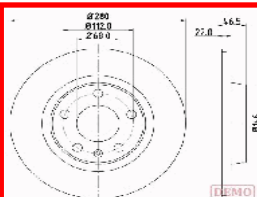

AUDI A4 (8D2, B5) 1.6
AUDI A4 (8D2, B5) 1.8
AUDI A4 (8D2, B5) 1.8 quattro
AUDI A4 (8D2, B5) 1.9 TDI
AUDI A4 (8D2, B5) 1.9 TDI quattro
AUDI A4 (8E2, B6) 1.6
AUDI A4 (8E2, B6) 1.9 TDI
AUDI A4 (8EC, B7) 1.6

60-00-0912C

8E0615301K