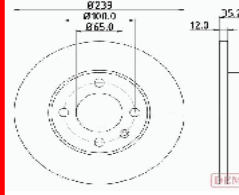

AUDI 80 (81, 85, B2) 1.3
AUDI 80 (81, 85, B2) 1.6
AUDI 80 (81, 85, B2) 1.6 D
AUDI 80 (81, 85, B2) 1.6 GLE
AUDI 80 (81, 85, B2) 1.6 TD
AUDI 80 (81, 85, B2) 1.8
AUDI 80 (81, 85, B2) 1.9 CD-5S
AUDI COUPE (81, 85) 1.6

60-00-0939C

321615301A