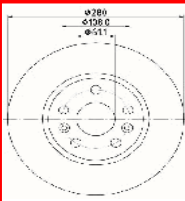

RENAULT MEGANE II (BM0/1_, CM0/1_) 2.0 dCi
RENAULT MEGANE II Coupe-Cabriolet (EM0/1_) 2.0 dCi
RENAULT MEGANE II Station wagon (KM0/1_) 2.0 dCi
RENAULT MEGANE II Tre volumi (LM0/1_) 2.0 dCi

60-00-0717C

402060019R