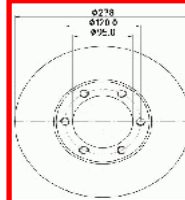

RENAULT MASTER I Autobus (T_) 2.1 D
RENAULT MASTER I Autobus (T_) 2.4 D
RENAULT MASTER I Autobus (T_) 28-35 2,5 TD
RENAULT MASTER I Autobus (T_) 28-35 2.0
RENAULT MASTER I Autobus (T_) 28-35 2.1 D

60-00-0716C

7701208848