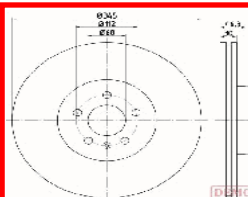

AUDI A4 (8E2, B6) S4 quattro
AUDI A4 (8EC, B7) S4 quattro
AUDI A4 Avant (8E5, B6) S4 quattro
AUDI A4 Avant (8ED, B7) S4 quattro
AUDI A4 B7 Cabriolet (8HE) S4 quattro
AUDI A4 Cabriolet (8H7, B6, 8HE, B7) S4 quattro