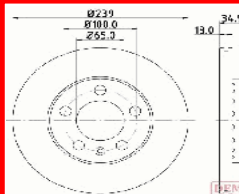

SKODA FABIA (6Y2) 1.0
SKODA FABIA 1.2
SKODA FABIA Combi 1.2
SKODA ROOMSTER Praktik (5J) 1.2
SKODA ROOMSTER Praktik (5J) 1.2 TDI
SKODA ROOMSTER Praktik (5J) 1.2 TSI
SKODA ROOMSTER Praktik (5J) 1.4
SKODA ROOMSTER Praktik (5J) 1.4 TDI

60-00-0946C

002415019