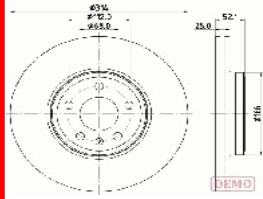

AUDI A4 (8K2, B8) 1.8 TFSI
AUDI A4 (8K2, B8) 1.8 TFSI quattro
AUDI A4 (8K2, B8) 2.0 TDi
AUDI A4 (8K2, B8) 2.0 TDi quattro
AUDI A4 (8W2, B9) 1.4 TFSI
AUDI A4 (8W2, B9) 2.0 TDI
AUDI A4 (8W2, B9) 2.0 TDI quattro
AUDI A4 (8W2, B9) 2.0 TFSI

60-00-0917C

8K0615301A