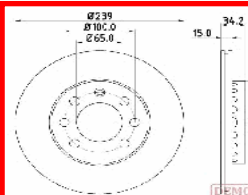

AUDI A2 (8Z0) 1.2 TDI
VW LUPO (6X1, 6E1) 1.2 TDI 3L

60-00-0905C

1J0315301E