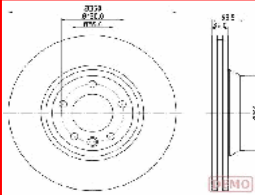

AUDI Q7 (4L) 3.0 TDI
AUDI Q7 (4L) 3.0 TFSI
AUDI Q7 (4L) 3.6 FSI
AUDI Q7 (4L) 4.2 FSI
AUDI Q7 (4L) 4.2 quattro
AUDI Q7 (4L) 4.2 TDI
AUDI Q7 (4L) 6.0 TDI
PORSCHE CAYENNE (955) 3.2

60-00-0932C

8J0615301