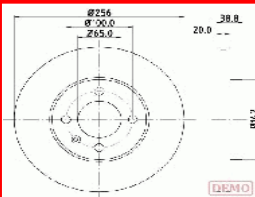

SEAT AROSA (6H) 1.4 16V
SEAT AROSA (6H) 1.4 TDI
SEAT CORDOBA (6K1, 6K2) 1.6 i
SEAT CORDOBA (6K1, 6K2) 1.8 i 16V
SEAT CORDOBA (6K1, 6K2) 1.9 TDI
SEAT CORDOBA (6K1, 6K2) 2.0 i
SEAT CORDOBA (6K2) 1.4 16V
SEAT CORDOBA (6K2) 1.8 T 20V Cupra

60-00-0936C

6N0615301