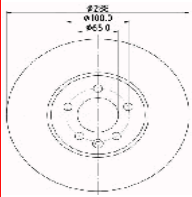

VW GOLF III (1H1) 1.6
VW GOLF III (1H1) 1.9 TDI
VW GOLF III (1H1) 2.0
VW GOLF III (1H1) 2.0 GTI 16V
VW GOLF III (1H1) 2.8 VR6
VW GOLF III (1H1) 2.9 VR6 Syncro
(1HX1)
VW GOLF III Variant (1H5) 2.9 VR6
Syncro

60-00-0951C

6N0615301E