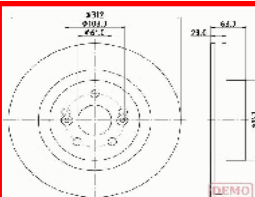

RENAULT CLIO III (BR0/1, CR0/1) 2.0
16V Sport
RENAULT MEGANE II (BM0/1_, CM0/1_)
2.0 Renault Sport

60-00-0702C

402060003R