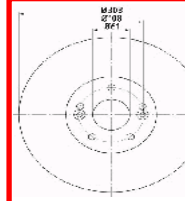

RENAULT LAGUNA II (BG0/1_) 2.0 16V
RENAULT LAGUNA II (BG0/1_) 2.0 16V Turbo (BG0S, BG0Z, BG1L, BG1M)
RENAULT LAGUNA II (BG0/1_) 2.0 dCi
RENAULT LAGUNA II (BG0/1_) 2.2 dCi
RENAULT LAGUNA II (BG0/1_) 2.2 dCi (BG0F)
RENAULT LAGUNA II (BG0/1_) 2.9 V6 24V

60-00-0714C

7700674765