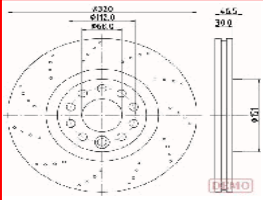

60-00-0913C

8E0615301AE

AUDI A4 (8D2, B5) S4 quattro
AUDI A4 (8EC, B7) 2.0 TFSI
AUDI A4 (8EC, B7) 2.0 TFSI quattro
AUDI A4 (8EC, B7) 3.0 quattro
AUDI A4 Avant (8D5, B5) S4 quattro
AUDI A4 Avant (8ED, B7) 2.0 TFSI
AUDI A4 Avant (8ED, B7) 2.0 TFSI quattro
AUDI A4 Avant (8ED, B7) 3.0

60-00-0914C

7L6615302E