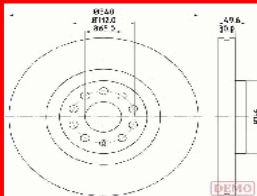

AUDI A3 (8V1) S3 quattro
AUDI A3 Cabriolet (8V7) S3 quattro
AUDI A3 Limousine (8VS) S3 quattro
AUDI A3 Limousine (8YS) 30 TDI
AUDI A3 Limousine (8YS) 30 TFSI
AUDI A3 Limousine (8YS) 30 TFSI Mild Hybrid
AUDI A3 Limousine (8YS) 35 TDI

60-00-0908C

1K0615301AB