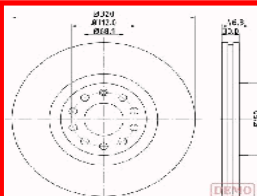

AUDI A4 (8D2, B5) S4 quattro
AUDI A4 (8EC, B7) 2.0 TFSI
AUDI A4 (8EC, B7) 2.0 TFSI quattro
AUDI A4 (8EC, B7) 2.5 TDI
AUDI A4 (8EC, B7) 2.7 TDI
AUDI A4 (8EC, B7) 3.0 TDI quattro
AUDI A4 (8EC, B7) 3.2 FSI
AUDI A4 (8EC, B7) 3.2 FSI quattro

60-00-0910C

4A0615301C