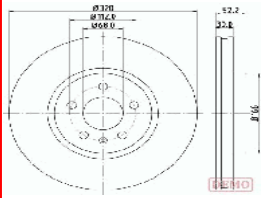

AUDI A4 (8K2, B8) 2.0 TFSI
AUDI A4 (8K2, B8) 2.0 TFSI flexible fuel
AUDI A4 (8K2, B8) 2.0 TFSI flexible fuel quattro
AUDI A4 (8K2, B8) 2.0 TFSI quattro
AUDI A4 (8K2, B8) 2.7 TDI
AUDI A4 (8K2, B8) 3.0 TDI quattro
AUDI A4 (8K2, B8) 3.2 FSI

60-00-0918C

8K0615301B