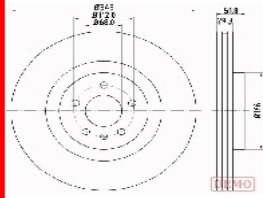

AUDI A4 (8K2, B8) S4 quattro
AUDI A4 Avant (8K5, B8) S4 quattro
AUDI A5 (8T3) S5 quattro
AUDI A5 Cabriolet (8F7) S5 quattro
AUDI A5 Sportback (8TA) S5 quattro
AUDI Q5 (8R) 3.0 TDI
AUDI Q5 (8R) 3.2 FSI
AUDI Q5 Van (8RB) 3.0 TDI quattro

60-00-0919C

8R0615301