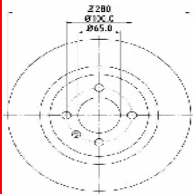

SEAT CORDOBA (6K1, 6K2) 1.9 TDI
SEAT CORDOBA (6K1, 6K2) 2.0 i 16V
SEAT CORDOBA (6K2) 1.8 T 20V Cupra
SEAT CORDOBA Vario (6K5) 1.9 TDI
SEAT IBIZA II (6K1) 1.9 TDI
SEAT IBIZA II (6K1) 2.0 i 16V
SEAT IBIZA III (6K1) 1.8 T 20V Cupra
SEAT TOLEDO I (1L) 2.0 i

60-00-0941C

5Q0615301A