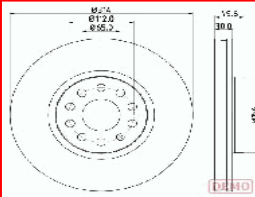

60-00-0933C

1K0615301AJ

SEAT ALHAMBRA (710) 1.4 TSI  
 SEAT ALHAMBRA (710) 2.0 TDI  
 SEAT ALHAMBRA (710) 2.0 TDI 4 ruote motrici  
 SEAT ALHAMBRA (710) 2.0 TDI 4Drive  
 SEAT ALHAMBRA (710) 2.0 TSI  
 SEAT ALHAMBRA VAN (711) TDI  
 SEAT ALHAMBRA VAN (711) TDI 4Drive