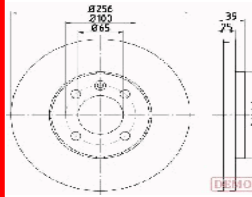

VW LUPO (6X1, 6E1) 1.6 GTI
VW POLO (6N1) 120 1.6 16V GTI
VW POLO (6N2) 1.6 16V GTI

60-00-0952C

6N0615301C