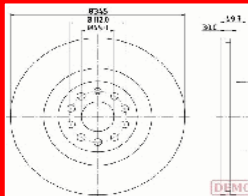

AUDI A3 (8P1) 3.2 V6 quattro
AUDI A3 (8P1) S3 quattro
AUDI A3 Sportback (8PA) 3.2 V6 quattro
AUDI A3 Sportback (8PA) S3 quattro
SEAT LEON (1P1) 2.0 TFSI
SKODA SUPERB (3T4) 2.0 TSI
SKODA SUPERB (3T4) 3.6 4x4

60-00-0909C

8D0615301K