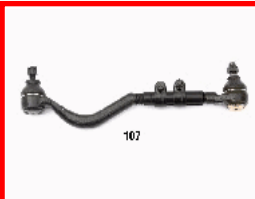

NISSAN LAUREL (HLC230) 2.0
NISSAN LAUREL (HLC230) 2.4

105-01-110L

48630-G2500