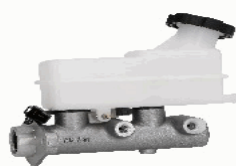

68-H0-004

HR234360

HYUNDAI GALLOPER I 2.5 TD
 HYUNDAI GALLOPER I 2.5 TD intercooler
 HYUNDAI GALLOPER II (JK-01) 2.5 TD
 HYUNDAI GALLOPER II (JK-01) 2.5 TD
 intercooler

68-H0-005

59140-4A000

HYUNDAI H-1 Furgonato 2.5 CRDi
 HYUNDAI H-1 Furgonato 2.5 TD
 HYUNDAI H-1/H-200/SATELLITE Autobus
 2.5 D
 HYUNDAI H-1/H-200/SATELLITE Autobus
 2.5 TD