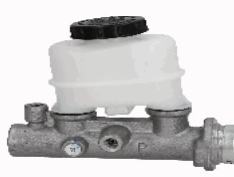

NISSAN ALMERA I (N15) 1.4
NISSAN ALMERA I (N15) 1.4 GX,LX
NISSAN ALMERA I (N15) 1.6
NISSAN ALMERA I (N15) 1.6 SLX
NISSAN ALMERA I (N15) 2.0 D
NISSAN ALMERA I Hatchback (N15) 1.4
NISSAN ALMERA I Hatchback (N15) 1.4 S,GX,LX