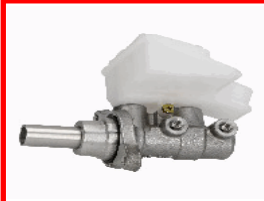

MAZDA 5 (CR19) 1.8
MAZDA 5 (CR19) 2.0
MAZDA 5 (CR19) 2.0 CD

68-03-356

UH74-43-40Z