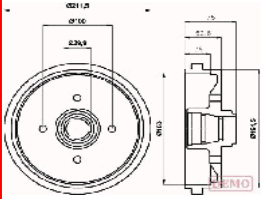

AUDI 50 (86) 1.1
AUDI 50 (86) 1.3
AUDI 80 (80, 82, B1) 1.3
AUDI 80 (80, 82, B1) 1.5
AUDI 80 (80, 82, B1) 1.6
AUDI 80 (80, 82, B1) 1.6 GT
AUDI 80 (81, 85, B2) 1.3
AUDI 80 (81, 85, B2) 1.6

56-00-0902C

1S0609617