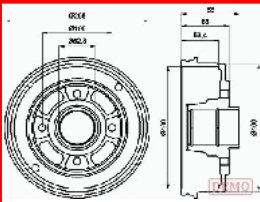

DACIA LOGAN (LS_) 1.2 16V
DACIA LOGAN (LS_) 1.2 16V LPG
DACIA LOGAN (LS_) 1.4 (LSOA, LSOC,
LSOE, LSOG)
DACIA LOGAN (LS_) 1.5 dCi (LS04)
DACIA LOGAN (LS_) 1.5 dCi (LS0J)
DACIA LOGAN (LS_) 1.5 dCi (LS0K)
DACIA LOGAN (LS_) 1.6 (LSOB, LSOD,
LSOF, LSOH)

56-00-0709C

424719