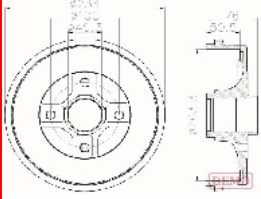

56-00-0710C

432006468R

RENAULT CLIVIO II 1.2 16V  
 RENAULT TWINGO II (CN0\_) 1.2 (CN0D)  
 RENAULT TWINGO II (CN0\_) 1.2 16V  
 RENAULT TWINGO II (CN0\_) 1.2 16V  
 (CNOA)  
 RENAULT TWINGO II (CN0\_) 1.2 TCe  
 100  
 RENAULT TWINGO II (CN0\_) 1.2 Turbo  
 (CN0C)