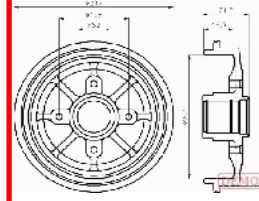

CITROEN SAXO (S0, S1) 1.0 X
CITROEN SAXO (S0, S1) 1.1 X, SX
CITROEN SAXO (S0, S1) 1.4 VTS
CITROEN SAXO (S0, S1) 1.5 D
CITROEN SAXO (S0, S1) 1.6
CITROEN SAXO (S0, S1) 1.6 VTL, VTR
CITROEN SAXO (S0, S1) 1.6 VTS

56-00-0611C

424746