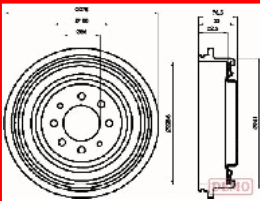

NISSAN KUBISTAR Furgonato (X80) 1.2
16V
NISSAN KUBISTAR Furgonato (X80) 1.2
16V
NISSAN KUBISTAR Furgonato (X80) 1.5
dCi
NISSAN KUBISTAR Furgonato (X80) 1.5
dCi 70
NISSAN KUBISTAR Furgonato (X80) 1.6
16V

56-00-0704C

432022546R