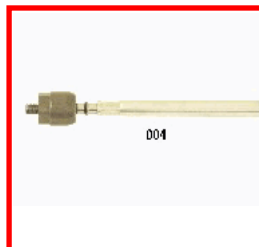

DACIA SOLENZA 1.4
DACIA SOLENZA 1.9 D