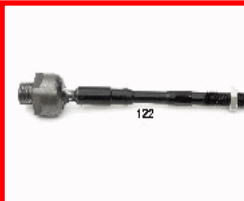

NISSAN QASHQAI / QASHQAI +2 (J10, JJ10) 1.5 dCi
NISSAN QASHQAI / QASHQAI +2 (J10, JJ10) 1.6
NISSAN QASHQAI / QASHQAI +2 (J10, JJ10) 2.0
NISSAN QASHQAI / QASHQAI +2 (J10, JJ10) 2.0 dCi