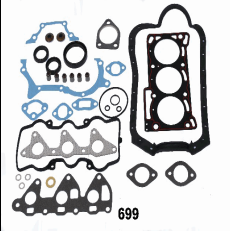

OE

04112-87728
04112-87729
04112-87729000
04112-87738
04112-87774
0411287780

Piston Diameter [mm]: 78

Engine

49-06-699

Full Gasket Set, engine

PIAGGIO PORTER Furgonato

1.0 [95-98] 993 Benzina