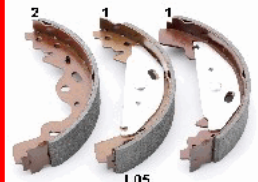

55-0L-L05

SFS000030

LAND ROVER FREELANDER (LN) 1.8 16V
LAND ROVER FREELANDER (LN) 2.0 Td4
LAND ROVER FREELANDER (LN) 2.5 V6
LAND ROVER FREELANDER Soft Top 1.8 i 16V
LAND ROVER FREELANDER Soft Top 2.0 DI

GF-L10AF

GBS729

CARBODIES FL2 2.3 D
CARBODIES FL2 2.5 D
CARBODIES FX4 2.3 D
CARBODIES FX4 2.5 D
CARBODIES FX4R 2.25 D
CARBODIES FX4S 2.5 D
LAND ROVER 90/110 (DHMC) 2.5
LAND ROVER 90/110 (DHMC) 2.5 TD

55-0L-L14

GBS1106