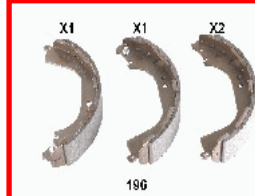

INFINITI QX4 3.3
NISSAN PATHFINDER (R50) 2.7 TD 4WD
NISSAN PATHFINDER (R50) 3.2 TD 4WD
NISSAN PATHFINDER (R50) 3.3 V6 4WD
NISSAN PATHFINDER (R50) 3.5 V6 4WD
NISSAN PICK UP (D21) 3.0 i V6 4WD
NISSAN PICK UP (D22) 2.4 i 4WD
NISSAN PICK UP (D22) 2.5 D

55-01-197

44060-99B26