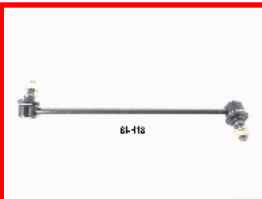

106-0H-H18L

54830-2B000

HYUNDAI SANTA FÉ II (CM) 2.2 CRDi
HYUNDAI SANTA FÉ II (CM) 2.2 CRDi 4x4
HYUNDAI SANTA FÉ II (CM) 2.7
HYUNDAI SANTA FÉ II (CM) 2.7 4x4
HYUNDAI SANTA FÉ II (CM) 2.2 CRDi
HYUNDAI SANTA FÉ II (CM) 2.2 CRDi 4x4
HYUNDAI SANTA FÉ II (CM) 2.2 CRDi GLS