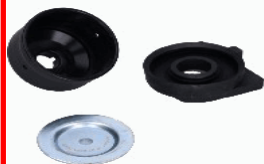

SMA0360

YS4Z18159AA

FORD FOCUS (DAW, DBW) 1.4 16V
FORD FOCUS (DAW, DBW) 1.6 16V
FORD FOCUS (DAW, DBW) 1.6 16V
Flexifuel
FORD FOCUS (DAW, DBW) 1.8 16V
FORD FOCUS (DAW, DBW) 1.8 16V
BiFuel
FORD FOCUS (DAW, DBW) 1.8 DI / TDDi
FORD FOCUS (DAW, DBW) 1.8 TDCi