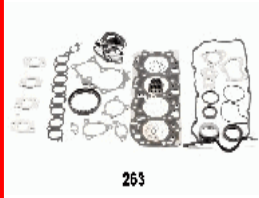

49-02-263

OE: 04111-0G020 | ENGINE: 1CD-FTV

TOYOTA AVENSIS (T25_) 2.0 D-4D[04.2003-20.0811](Diesel)
TOYOTA AVENSIS (_T22_) 2.0 D-4D (CDT220_) [10.1999-02.2003](Diesel)
TOYOTA AVENSIS Station wagon (T25) 2.0 D-4D[04.2003-20.0811](Diesel)
TOYOTA AVENSIS Station Wagon (_T22_) 1.9 D[09.2002-02.2003](Diesel)