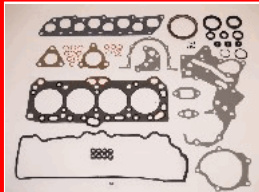

MITSUBISHI COLT II (C1_A) 1.8 GL Diesel (C14A)[02.1984-09.1986](Diesel)
MITSUBISHI COLT II (C1_A) 1.8 GL Diesel (C14A)[09.1986-04.1988](Diesel)
MITSUBISHI COLT III (C5_A) 1.8 Diesel GLX (C54A)[04.1988-05.1992](Diesel)
MITSUBISHI GALANT III (E1_A) 1.8 Turbo-D (E14A)[06.1984-04.1990](Diesel)

49-05-537

OE: 1000A895 | ENGINE: 4 D 55