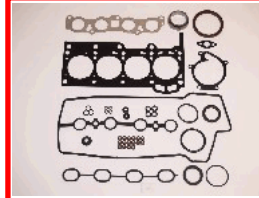

49-02-272

OE: 04111-0J010

TOYOTA YARIS (SCP1_, NLP1_, NCP1_) 1.0 16V (SCP10_) [04.1999-20.0509] (Benzina)
TOYOTA YARIS (SCP1_, NLP1_, NCP1_) 1.0 16V [03.2003-20.0509] (Benzina)