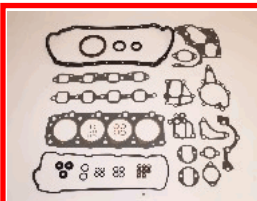

49-09-997

OE: 5-87810-242-0 | ENGINE: C223T

ISUZU TROOPER Fuoristrada aperto (UBS) 2.2 TD (UBS52)[03.1984-12.1991] (Diesel)

49-09-998

OE: 8-94150-395-3 | ENGINE: 4FC1T

ISUZU MIDI Autobus (94000, 98000) 2.0 TD (98000)[01.1989-19.9208](Diesel)
ISUZU MIDI Furgonato (98000N) 2.0 TD[09.1990-08.1992](Diesel)
ISUZU MIDI Van (94000, 98000) 2.0 TD (98000)[01.1989-19.9208](Diesel)