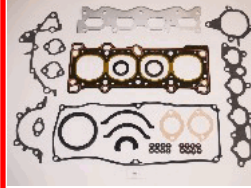

49-03-313

OE: 8CB6-10-271 | ENGINE: E1

MAZDA 121 II (DB) 1.3
16V[11.1990-03.1996](Benzina)
MAZDA 323 C IV (BG) 1.3
16V[09.1989-07.1994](Benzina)
MAZDA 323 C IV (BG)
1.3[09.1989-07.1994](Benzina)
MAZDA 323 C IV (BG) 1.6
16V[03.1991-10.1994](Benzina)