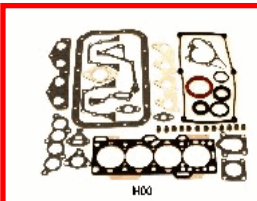

HYUNDAI ATOS (MX) 1.0 i[02.1998-12.2000](Benzina)
HYUNDAI ATOS (MX) 1.0 i[03.2001-20.0307](Benzina)
HYUNDAI ATOS PRIME (MX) 1.0 i[03.2001-07.2003](Benzina)
HYUNDAI ATOS PRIME (MX) 1.0 i[08.1999-](Benzina)

49-0H-H01

OE: 20910-27A00 | ENGINE: D4EA