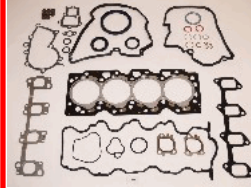

49-02-295

OE: 04111-64200 | ENGINE: 2C

TOYOTA CARINA E (_T19_) 2.0 D
(CT190)[04.1992-01.1996](Diesel)
TOYOTA CARINA E Sportswagon (_T19_)
2.0 D (CT190)[01.1993-01.1996](Diesel)
TOYOTA CARINA E Tre volumi (_T19_)
2.0 D (CT190)[08.1992-01.1996](Diesel)
TOYOTA COROLLA (_E10_) 2.0 D
(CE100)[07.1992-04.1997](Diesel)