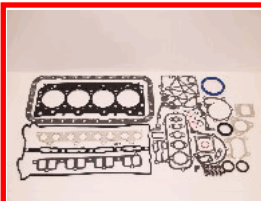

KIA CARNIVAL I (UP) 2.9 TD[08.1999-10.2001](Diesel)

49-0K-K01

OE: 0K55110270 | ENGINE: J3