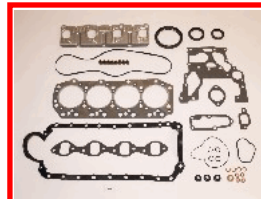

49-09-996

OE: 5-87810-456-2 | ENGINE: 4JB1T

ISUZU TROOPER (UBS) 2.8 TD (UBS55)
[10.1987-12.1991](Diesel)
ISUZU TROOPER (UBS) 2.8 TD (UBS55)
[10.1988-12.1991](Diesel)
OPEL FRONTERA A (5_MWL4) 2.3 TD
(5JMWL4)[03.1992-10.1998](Diesel)