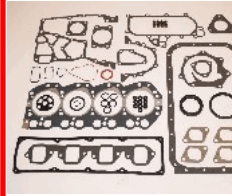

49-01-193

OE: 10101-54T26 | ENGINE: TD25

NISSAN PICK UP (D21) 2.5 D 4WD[03.1996-02.1998](Diesel)
NISSAN PICK UP (D21) 2.5 D 4WD[08.1987-02.1998](Diesel)
NISSAN PICK UP (D21) 2.5 D[08.1992-02.1998](Diesel)
NISSAN PICK UP (D21) 2.5 D[09.1994-08.1996](Diesel)