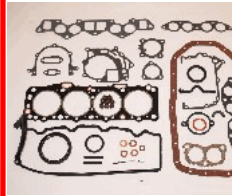

49-01-190

OE: NI1010105E7576 | ENGINE: LD20II

NISSAN TRADE Furgonato 2.0 D[11.1986-03.1993](Diesel)
NISSAN VANETTE Furgonato (C22) 2.0 D[07.1991-01.1995](Diesel)