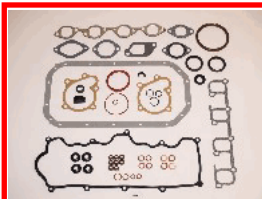

49-09-995S

OE: 5878103590 | ENGINE: 4EE1T

OPEL ASTRA F (56_, 57_) 1.7
TDS[03.1992-09.1998](Diesel)
OPEL ASTRA F 2 volumi /Coda spiovente
(53_, 54_, 58_, 5 1.7
TDS[12.1991-01.1998](Diesel)
OPEL ASTRA F Station wagon (51_, 52_)
1.7 TDS[12.1991-01.1998](Diesel)
OPEL VECTRA A (86_, 87_) 1.7
TD[03.1990-11.1995](Diesel)