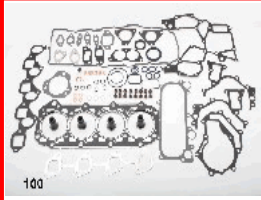

49-01-100

OE: 10101-2W225 | ENGINE: ZD30DDT

NISSAN PATROL GR II Wagon (Y61) 3.0
DTi[05.2000-](Diesel)
NISSAN TERRANO II (R20) 3.0 Di
4WD[05.2002-20.0709](Diesel)