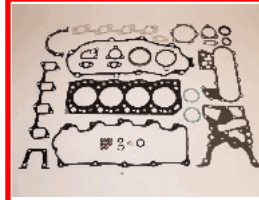

49-02-294

OE: 04111-54084 | ENGINE: 2L

TOYOTA HILUX II Pick-up (RN6_, RN5_, LN6_, YN6_, YN5_, LN 2.4 D 4WD [08.1988-](Diesel)
VW TARO 2.4 D 4x4 [04.1989-03.1997] (Diesel)
VW TARO 2.4 D 4x4 [07.1994-03.1997] (Diesel)
VW TARO 2.4 D [06.1989-03.1997] (Diesel)
VW TARO 2.4 D [07.1994-03.1997] (Diesel)