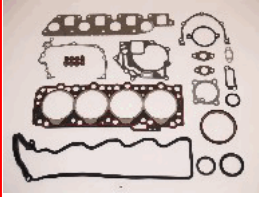

49-01-183

OE: 10101-9C625 | ENGINE: LD23

NISSAN SERENA (C23M) 2.3 D[01.1995-20.0109](Diesel)
NISSAN VANETTE CARGO Autobus (HC 23) 2.3 D[09.1994-20.0105](Diesel)
NISSAN VANETTE CARGO Furgonato (HC 23) 2.3 D[09.1994-20.0205](Diesel)