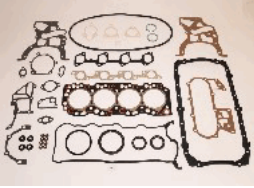

49-02-297

OE: 04111-54053

TOYOTA HILUX II Pick-up (RN6_, RN5_,
LN6_, YN6_, YN5_, LN 2.4 D[01.1992-]
(Diesel)
TOYOTA HILUX II Pick-up (RN6_, RN5_,
LN6_, YN6_, YN5_, LN 2.4 D[03.1995-]
(Diesel)
TOYOTA HILUX II Pick-up (RN6_, RN5_,
LN6_, YN6_, YN5_, LN 2.4
D[07.1998-01.2002](Diesel)