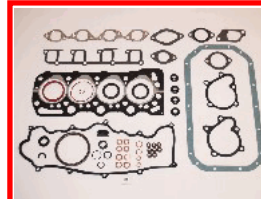

49-09-995

OE: 5-87810-360-3 | ENGINE: 4EE1T

OPEL ASTRA F (56_, 57_) 1.7
TDS[03.1992-09.1998](Diesel)
OPEL ASTRA F 2 volumi /Coda spiovente
(53_, 54_, 58_, 5 1.7
TDS[12.1991-01.1998](Diesel)
OPEL ASTRA F Station wagon (51_, 52_)
1.7 TDS[12.1991-01.1998](Diesel)
OPEL VECTRA A (86_, 87_) 1.7
TD[03.1990-11.1995](Diesel)