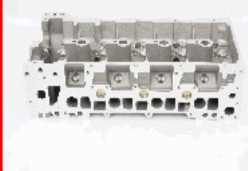

ME01ES

OE: 6110102320 | ENGINE: OM 611.980

MERCEDES-BENZ CLASSE V (638/2) V
200 CDI (638.294)[03.1999-07.2003]
(Diesel)
MERCEDES-BENZ CLASSE V (638/2) V
220 CDI (638.294)[03.1999-07.2003]
(Diesel)
MERCEDES-BENZ SPRINTER 2-t
Autobus (901, 902) 208
CDI[04.2000-05.2006](Diesel)