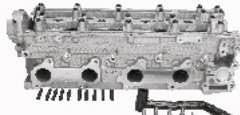

HY013S

OE: 221004A700 | ENGINE: D4CB

HYUNDAI H-1 / STAREX 2.5 CRDi
4x4[12.2002-20.0404](Diesel)
HYUNDAI H-1 / STAREX 2.5
CRDi[12.2002-04.2004](Diesel)
HYUNDAI H-1 / STAREX 2.5
CRDi[12.2002-20.0709](Diesel)
HYUNDAI H-1 Cargo (TQ) 2.5
CRDi[01.2009-](Diesel)