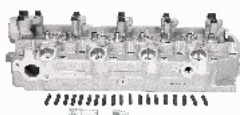

HY012S

OE: 2210042700 | ENGINE: D4BA

HYUNDAI GALLOPER II (JK-01) 2.5 TCi
D[08.1998-20.0312](Diesel)
HYUNDAI GALLOPER II (JK-01) 2.5 TD
intercooler[08.1998-20.0312](Diesel)
HYUNDAI GALLOPER II (JK-01) 2.5
TD[08.1998-20.0312](Diesel)
HYUNDAI H-1 / STAREX 2.5
TCi[05.2004-20.0712](Diesel)