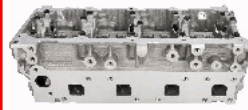

NS024S

OE: 110405X00A | ENGINE: YD25DDT1

NISSAN CABSTAR E Pick-up 28.11 DCI, 32.11 DCI, 35.11 DCI 2.5 (F24M) [09.2006-12.2013](Diesel)
NISSAN CABSTAR E Pick-up 28.12 DCI, 35.12 DCI 2.5 (F24M)[09.2006-12.2013] (Diesel)
NISSAN CABSTAR E Pick-up 35.13 DCI, 45.13 DCI 2.5 (F24M)[09.2006-12.2012] (Diesel)