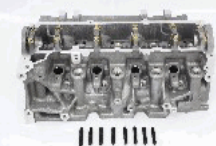

NS013S

OE: 1104100Q0F | ENGINE: K9K 700

DACIA LOGAN (LS_) 1.5 dCi (LS0J)
[09.2005-](Diesel)
Dacia LOGAN (LS_) 1.5 dCi (LS0K)
[01.2006-20.1212](Diesel)
NISSAN KUBISTAR (X76) 1.5
dCi[08.2003-](Diesel)
NISSAN KUBISTAR (X76) 1.5
dCi[08.2005-](Diesel)