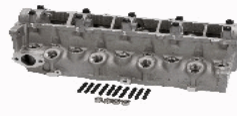

SZ008S

OE: FS0110100J | ENGINE: RF-CX

MAZDA 626 III Station Wagon (GV) 2.0 D Compreh[05.1993-11.1996](Diesel)