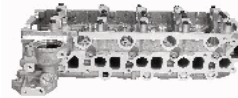

IS008S

OE: 8973559708 | ENGINE: 4JJ1-TC

ISUZU D-MAX (8DH) 3.0 D
4x4[01.2007-20.1206](Diesel)
ISUZU D-MAX (8DH) 3.0
D[01.2007-20.1206](Diesel)