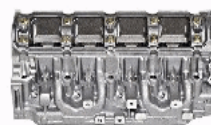

OP04ES

OE: 4401521 | ENGINE: F9Q 730

NISSAN CABSTAR E Pick-up 28.11 DCI, 32.11 DCI, 35.11 DCI 2.5 (F24M) [09.2006-12.2013](Diesel)
NISSAN CABSTAR E Pick-up 28.12 DCI, 35.12 DCI 2.5 (F24M)[09.2006-12.2013] (Diesel)
NISSAN CABSTAR E Pick-up 35.13 DCI, 45.13 DCI 2.5 (F24M)[09.2006-12.2012] (Diesel)