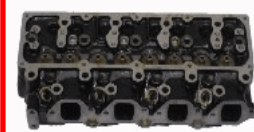

NS005S

OE: 11039-7F400 | ENGINE: TD27

NISSAN CABSTAR Pick-up 90.32 (TLO)
[10.1998-10.2006](Diesel)
NISSAN PICK UP (D21) 2.7 D
4WD[08.1987-02.1998](Diesel)
NISSAN PICK UP (D21) 2.7 D
4WD[09.1987-08.1991](Diesel)
NISSAN TERRANO I (WD21) 2.7 TD
4WD[02.1989-02.1996](Diesel)