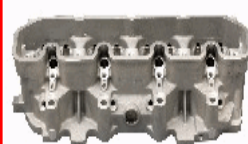

LR002S

OE: LDF000890 | ENGINE: 10 P

LAND ROVER DISCOVERY II (LJ, LT) 2.5
Td5[11.1998-20.0406](Diesel)

LR003S

OE: ERR 5027 | ENGINE: 21 L

LAND ROVER DISCOVERY I (LJ, LG) 2.5
TD[10.1989-10.1998](Diesel)
LAND ROVER RANGE ROVER I (AE, AN,
HAA, HAB, HAM, HBM, RE, RN) 2.5 TD
4x4[10.1989-11.1992](Diesel)