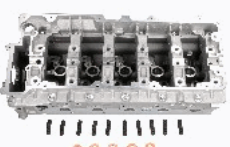

LR004S

OE: LDF000920

LAND ROVER DISCOVERY II (LJ, LT) 2.5
Td5[11.1998-20.0406](Diesel)