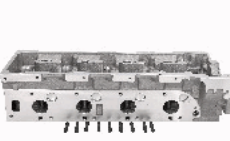

ME04ES

OE: 6110100920 | ENGINE: OM 611.960

MERCEDES-BENZ CLASSE C (W202) C
200 CDI (202.134)[03.1998-05.2000]
(Diesel)
MERCEDES-BENZ CLASSE C (W202) C
220 CDI (202.133)[09.1997-05.2000]
(Diesel)
MERCEDES-BENZ CLASSE C Station
wagon (S202) C 200 T CDI (202.194)
[03.1998-03.2001](Diesel)