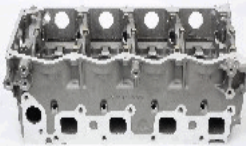

NS011S

OE: 11040-VB301 | ENGINE: RD28Ti

NISSAN PATROL GR II Wagon (Y61) 2.8
TDiC[10.1997-02.2000](Diesel)
NISSAN PATROL GR II Wagon (Y61) 2.8
TD[06.1997-05.2000](Diesel)

NS012S

OE: 110405M300 | ENGINE: YD25DDTi