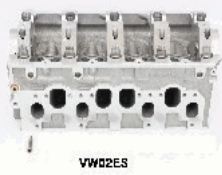

VW02ES

OE: 038103351D | ENGINE: AJM

AUDI A3 (8L1) 1.9 TDI
quattro[08.2000-20.0305](Diesel)
AUDI A3 (8L1) 1.9 TDI[08.2000-20.0305]
(Diesel)
AUDI A3 (8L1) 1.9 TDI[10.2000-20.0305]
(Diesel)
AUDI A3 (8P1) 1.9 TDI[05.2003-20.1005]
(Diesel)