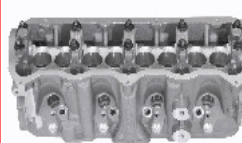

TOYOTA LAND CRUISER 80 (_J8_) 4.2
TD 24V (HDJ80_)[01.1995-12.1997]
(Diesel)

TY034S

OE: 1110117044

TOYOTA LAND CRUISER 100 (UZJ100)
4.2 TD (HDJ100_)[01.1998-20.0708]
(Diesel)

VW01ES

OE: 038103351B | ENGINE: AGP