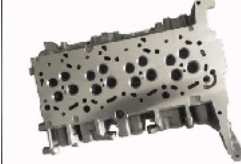

FO06ES

OE: 0200GW | ENGINE: 4HU

CITROEN JUMPER Autobus 2.2 HDi
100[04.2006-](Diesel)
CITROEN JUMPER Autobus 2.2 HDi
120[04.2006-](Diesel)
CITROEN JUMPER Furgonato 2.2 HDi
100[04.2006-20.1212](Diesel)
CITROEN JUMPER Furgonato 2.2 HDi
120[04.2006-](Diesel)