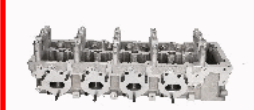

MI036S

OE: 908516

MITSUBISHI CANTER Pianale
piatto/Telaio (FB6_, FE5_, FE6_) 3.0
TDi[08.2001-07.2005](Diesel)