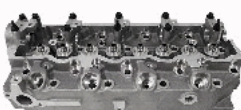

MI030S

OE: MD074308 | ENGINE: 4D56T

HYUNDAI GALLOPER I 2.5 TD
intercooler[08.1991-07.1998](Diesel)
HYUNDAI GALLOPER I 2.5
TD[08.1991-07.1998](Diesel)
MITSUBISHI L 200 (K3_T, K2_T, K1_T,
K0_T) 2.5 TD 4WD (K34T)
[11.1992-08.1996](Diesel)
MITSUBISHI L 200 (K7_T, K6_T) 2.5 TD
4WD (K74T)[09.2001-20.0712](Diesel)