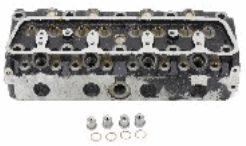

NS014S

OE: 11041-09W00 | ENGINE: SD25

NISSAN PICK UP (D21) 2.5 D
4WD[03.1986-08.1991](Diesel)
NISSAN PICK UP (D21) 2.5 D
4WD[08.1987-02.1998](Diesel)
NISSAN PICK UP (D21) 2.5 D
4WD[09.1985-08.1988](Diesel)