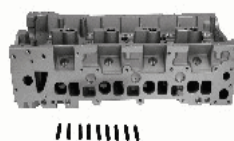

CH002S

OE: K05073734AA

CHRYSLER PT CRUISER (PT_) 2.2
CRD[03.2002-20.1012](Diesel)