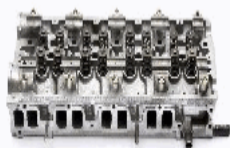

OE: 0K56A-10090 | ENGINE: J3

KIA CARNIVAL I (UP) 2.9
TD[08.1999-10.2001](Diesel)

KK009R

OE: 0K56A-10090 | ENGINE: J3

KIA CARNIVAL I (UP) 2.9
TD[08.1999-10.2001](Diesel)

KK010R

OE: 0K551-10090 | ENGINE: J3

KIA CARNIVAL I (UP) 2.9
TD[08.1999-10.2001](Diesel)