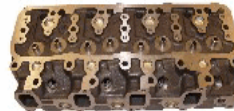

SZ026S

OE: 1111167G11000

SUZUKI GRAND VITARA I (FT, GT) 2.0 HDI 110[02.2001-20.0312](Diesel)

TY001S

OE: 11101-56034 | ENGINE: B

TOYOTA LAND CRUISER (J4) 3.0 D (BJ40_V, BJ43_V)[03.1969-10.1984](Diesel)

TY002S