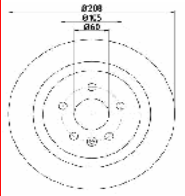

61-00-0404C

13509120

OPEL ASTRA K 1.6 BiTurbo
OPEL ASTRA K 1.6 CDTi
OPEL ASTRA K Cassone / coda spiovente 1.6 CDTi
OPEL ASTRA K Sports Tourer 1.6 BiTurbo
OPEL ASTRA K Sports Tourer 1.6 CDTi
OPEL ASTRA K Sports Tourer 1.6 Turbo