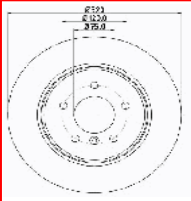

BMW X5 (E53) 4.4 i
BMW X5 (E53) 4.6 is
BMW X5 (E53) 4.8 is

61-00-0129C

34216771970