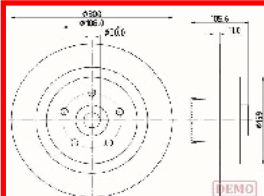

RENAULT CLIO III (BR0/1, CR0/1) 2.0 16V Sport
RENAULT MEGANE II (BM0/1_, CM0/1_) 2.0 dCi

61-00-0701C

432000010R