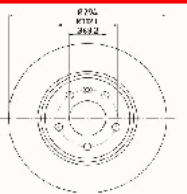

FORD GALAXY (WGR) 2.8 V6
SEAT ALHAMBRA (7V8, 7V9) 1.8 T 20V
SEAT ALHAMBRA (7V8, 7V9) 1.9 TDI
SEAT ALHAMBRA (7V8, 7V9) 1.9 TDI
4motion
SEAT ALHAMBRA (7V8, 7V9) 2.0 i
SEAT ALHAMBRA (7V8, 7V9) 2.0 TDI
SEAT ALHAMBRA (7V8, 7V9) 2.8 V6

61-00-0308C

1025911