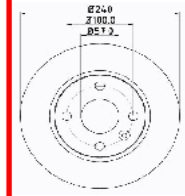

OPEL COMBO Cassone / Furgonato / Promiscuo 1.3 CDTi 16V
OPEL COMBO Cassone / Furgonato / Promiscuo 1.4 16V
OPEL COMBO Cassone / Furgonato / Promiscuo 1.6
OPEL COMBO Cassone / Furgonato / Promiscuo 1.6 16V

61-00-0406C

0569118