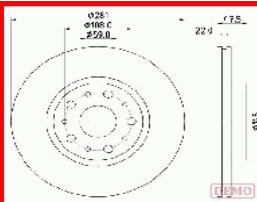

LANCIA THESIS (841AX) 2.0 Turbo (841AXA1B03)
LANCIA THESIS (841AX) 2.4 (841AXB1B00)
LANCIA THESIS (841AX) 2.4 D Multijet
LANCIA THESIS (841AX) 2.4 JTD
LANCIA THESIS (841AX) 2.4 JTD (841AXD1B02)

61-00-022C

T21-3502075