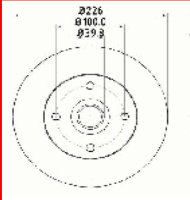

61-00-0922C

191501639A

SEAT CORDOBA (6K1, 6K2) 1.8 i 16V
SEAT CORDOBA (6K1, 6K2) 1.9 TDI
SEAT CORDOBA (6K1, 6K2) 2.0 i
SEAT CORDOBA (6K1, 6K2) 2.0 i 16V
SEAT CORDOBA Vario (6K5) 1.9 TDI
SEAT CORDOBA VARIO Cassone /
Furgonato / Promiscuo (6K5) 1.9 TDI
SEAT IBIZA II (6K1) 1.8 i 16V