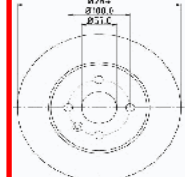

OPEL ASTRA H TwinTop (L67) 1.4
OPEL ASTRA H TwinTop (L67) 1.6
OPEL ASTRA H TwinTop (L67) 1.6 Turbo
OPEL ASTRA H TwinTop (L67) 1.8
OPEL ASTRA H TwinTop (L67) 1.9 CDTi
OPEL ASTRA H TwinTop (L67) 2.0 Turbo
OPEL COMBO Cassone / Furgonato / Promiscuo 1.3 CDTi 16V

61-00-0408C

16 095 828 80