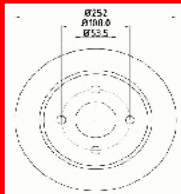

AC ACE 4.6
AC ACE 4.9
AC ACE 4.9 Super Charger
AC ACECA 4.6
AC ACECA 4.9
AC ACECA 4.9 Super Charger
AC COBRA Mk IV (291N) 4.9

61-00-0309C

1323102