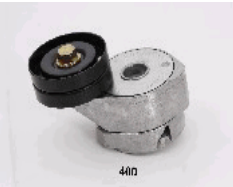

HONDA ACCORD V (CE, CF) 2.0 TDi (CF1)
HONDA ACCORD VI (CG, CK) 2.0 Turbo DI
HONDA ACCORD VI Hatchback (CH) 2.0 TDi
HONDA CIVIC V Fastback (MB) 2.0 i TD (MB7)
HONDA CIVIC V Fastback (MB) 2.0 TDiC

128-04-401

31170-RBD-E01