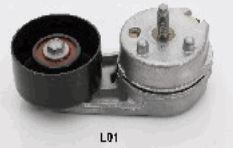

LAND ROVER DEFENDER Cabrio (LD) 2.4 Td4
LAND ROVER DEFENDER Pick-up (LD_) 2.4 Td4
LAND ROVER DEFENDER Station Wagon (LD) 2.4 Td4

128-0S-S00

1022006970