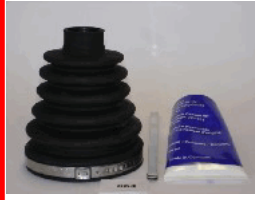

TOYOTA COROLLA (_E11_) 1.9 D (WZE110_)
TOYOTA COROLLA Compact (_E11_) 1.9 D (WZE110_)
TOYOTA COROLLA Liftback (_E11_) 1.9 D (WZE110_)
TOYOTA COROLLA Wagon (_E11_) 1.9 D (WZE110_)
TOYOTA PICNIC (_XM10) 2.0

63-00-065

04438-35030