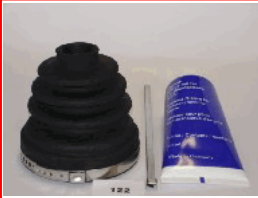

SUZUKI GRAND VITARA II (JT) 1.6 4 ruote motrici
SUZUKI GRAND VITARA II (JT) 1.9 DDIS
SUZUKI GRAND VITARA II (JT) 2.0
SUZUKI GRAND VITARA II (JT) 2.0 4 ruote motrici
TOYOTA AVENSIS (_T22_) 1.6 (AT220_)
TOYOTA AVENSIS (_T22_) 1.8 (AT221_)
TOYOTA AVENSIS (_T22_) 2.0 (ST220_)

63-01-123

04438-20401