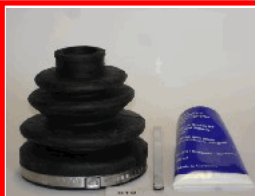

HYUNDAI SONATA III (Y-3) 2.0 i
ISUZU CAMPO (KB) 2.2 D (KBD27)
ISUZU CAMPO (KB) 2.2 D 4WD (KBD42, KBD47)
ISUZU TROOPER (UBS) 2.2 D 4x4
ISUZU TROOPER (UBS) 2.8 TD (UBS55)
ISUZU TROOPER Fuoristrada aperto (UBS) 2.2 D (UBS52)

63-00-0100

1J0407285F