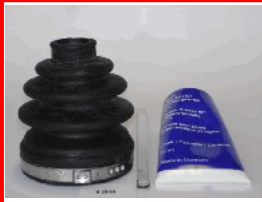

HYUNDAI LANTRA I (J-1) 1.6 i.e. 16V

63-01-157

39741-10E26

NISSAN PICK UP (D21) 2.4 i 4WD
 NISSAN PICK UP (D21) 2.7 D 4WD

63-01-158

F02322540

MAZDA DEMIO (DW) 1.3 16V
MAZDA DEMIO (DW) 1.5 16V
MAZDA MX-3 (EC) 1.6 i