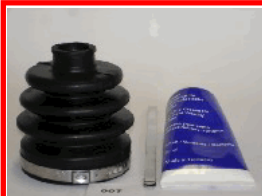

BMW X3 (G01, F97) 1.3 AG / AJ
CHEVROLET MATIZ (M200, M250) 0.8
CHEVROLET MATIZ (M200, M250) 0.8 LPG
CHEVROLET MATIZ (M200, M250) 1.0
DAEWOO MATIZ (KLYA) 0.8
DAEWOO MATIZ (KLYA) 1.0
DAEWOO MATIZ Furgonato (KLA4) 0.8

63-00-008

44017SR3000