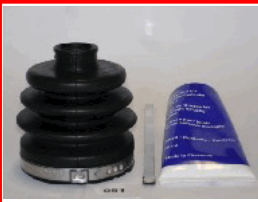

42017-S0E-000

HONDA CR-V I (RD) 2.0 16V (RD1, RD3)

63-00-050

42324-S2A-005

HONDA S2000 (AP) 2.0

63-00-051

04438-52020

KIA PRIDE Station wagon 1.3
TOYOTA YARIS (SCP1_, NLP1_, NCP1_)
1.0 16V (SCP10_)