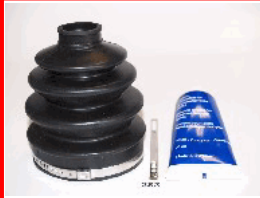

63-02-282

0K55422530

KIA CARNIVAL II (GQ) 2.5 V6
KIA CARNIVAL II (GQ) 2.9 CRDi
KIA CARNIVAL II (GQ) 3.5

63-02-283

49609-26C50

HYUNDAI SANTA FÉ I (SM) 2.4 16V
HYUNDAI SANTA FÉ I (SM) 2.4 16V 4x4
KIA CARNIVAL II (GQ) 2.5 V6
KIA CARNIVAL II (GQ) 2.9 CRDi
KIA CARNIVAL II (GQ) 3.5