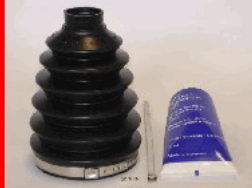

ISUZU D-MAX (8DH) 2.4 4x4
ISUZU D-MAX (8DH) 2.5 D
ISUZU D-MAX (8DH) 2.5 D 4x4
ISUZU D-MAX (8DH) 3.0 DiTD
ISUZU D-MAX (8DH) 3.0 DiTD 4x4
ISUZU D-MAX (8DH) 3.5 V6 24V 4x4

63-02-220

FD8222530