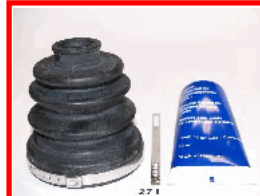

HYUNDAI SANTA FÉ I (SM) 2.4 16V
HYUNDAI SANTA FÉ I (SM) 2.4 16V 4x4

63-02-274

51612-H1010