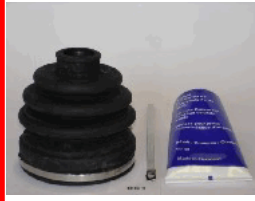

DAIHATSU APPLAUSE I (A101, A111) 1.6 16V (A101)
DAIHATSU APPLAUSE I (A101, A111) 1.6 16V 4WD (A111)
DAIHATSU CHARADE IV Tre volumi (G203) 1.5
DAIHATSU CHARADE IV Tre volumi (G203) 1.5 16V

63-00-063

0442812260