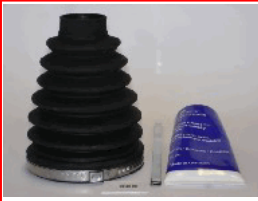

TOYOTA LAND CRUISER 90 (_J9_) 3.0 D-4D
TOYOTA LAND CRUISER 90 (_J9_) 3.0 TD (KZJ90_, KZJ95_)
TOYOTA LAND CRUISER 90 (_J9_) 3.4 i 24V (VZJ90_, VZJ95_)

63-00-067

04427-52380