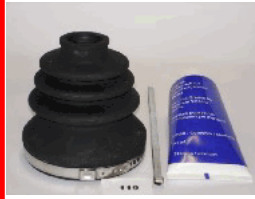

04438-42020

TOYOTA RAV 4 I (SXA1_) 2.0 16V
TOYOTA RAV 4 I Cabrio (SXA1_) 2.0 16V

63-01-119

04438-44040

TOYOTA CELICA (ST20_, AT20_) 2.0 i Turbo 4WD (ST205)
TOYOTA PICNIC (_XM10) 2.2 D (CMX10_)

63-01-120

04438-05100