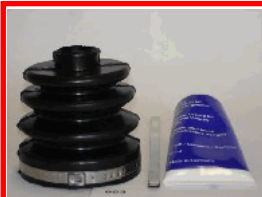

63-00-002

8944625890

DAIHATSU ROCKY Hard Top (F7, F8) 2.8 D
DAIHATSU ROCKY Hard Top (F7, F8) 2.8 TD
DAIHATSU ROCKY Soft Top (F7, F8) 2.8 D
DAIHATSU ROCKY Soft Top (F7, F8) 2.8 TD

63-00-003

0443887709

DAIHATSU CHARADE III (G100, G101, G102) 1.3 i (G102)
DAIHATSU CHARADE III (G100, G101, G102) 1.3 i 4WD (G102)
DAIHATSU CHARADE III Tre volumi (G102) 1.3
DAIHATSU TERIOS (J1) 1.3 4WD
DAIHATSU TERIOS (J2) 1.5