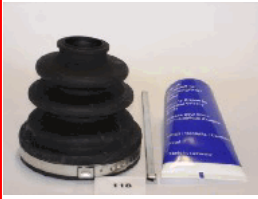

04438-42020

TOYOTA RAV 4 I (SXA1_) 2.0 16V
TOYOTA RAV 4 I Cabrio (SXA1_) 2.0 16V

63-01-119

04438-44040

TOYOTA CELICA (ST20_, AT20_) 2.0 i Turbo 4WD (ST205)
TOYOTA PICNIC (_XM10) 2.2 D (CMX10_)

63-01-120

04438-05100