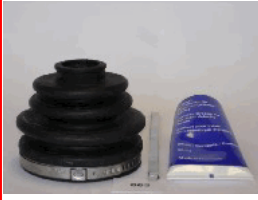

63-00-063

0442812260

TOYOTA CELICA (ST20_, AT20_) 1.8 i 16V (AT200/ST)
TOYOTA COROLLA (_E11_) 1.9 D (WZE110_)
TOYOTA COROLLA Compact (_E11_) 1.9 D (WZE110_)
TOYOTA COROLLA Liftback (_E11_) 1.9 D (WZE110_)
TOYOTA COROLLA Liftback (_E11_) 1.9 D (WZE110_)