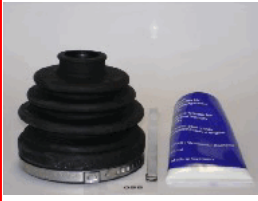

TOYOTA CAMRY (_CV1_, _XV1_, _V1_) 2.2 (SXV10)
TOYOTA CAMRY (_CV2_, _XV2_) 2.2 (SXV20)
TOYOTA CAMRY Station Wagon (_XV1_, _CV1_, _V10) 2.2 (SXV10)
TOYOTA CELICA (ST20_, AT20_) 2.0 i 16V (ST202/GT)
TOYOTA MR 2 II (SW2_) 2.0 16V

63-00-061

04438-87118