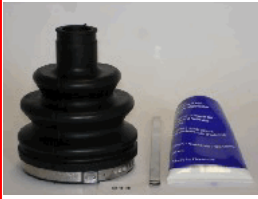

OPEL CORSA A 2 volumi /Coda spiovente (93_, 94_, 98_, 9 1.0
OPEL CORSA A 2 volumi /Coda spiovente (93_, 94_, 98_, 9 1.2
OPEL CORSA A 2 volumi /Coda spiovente (93_, 94_, 98_, 9 1.2 i
OPEL CORSA A 2 volumi /Coda spiovente (93_, 94_, 98_, 9 1.2 N

63-00-015

04438-12030