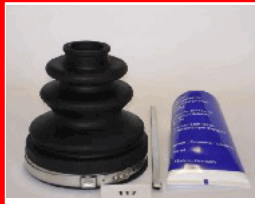

TOYOTA CAMRY (_CV1_, _XV1_, _V1_) 2.2 (SXV10)
TOYOTA CAMRY (_CV1_, _XV1_, _V1_) 3.0 (VCV10)
TOYOTA CAMRY (_V2_) 2.0 (SV21_, SV25_)
TOYOTA CAMRY (_V2_) 2.0 Gli 16V (SV21_, SV25_)

63-01-118

04438-42020