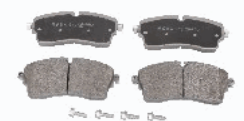

50-0L-L14

J9C 7133

JAGUAR E-PACE (X540) 2.0 AWD
JAGUAR E-PACE (X540) 2.0 D
JAGUAR E-PACE (X540) 2.0 D AWD
JAGUAR E-PACE (X540) 2.0 P200 MHEV
AWD
JAGUAR E-PACE (X540) 2.0 P300 MHEV
AWD
LAND ROVER DEFENDER Station
Wagon (L663) 2.0 D200 SD4 4x4