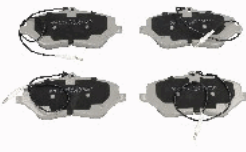

CITROEN C5 III (RD_) 1.6 16V
CITROEN C5 III (RD_) 2.0 HDi
CITROEN C5 III (RD_) 2.2 HDi
CITROEN C5 III (RD_) 2.7 HDi
CITROEN C5 III (RD_) 3.0 V6
CITROEN C5 III Break (TD_) 1.6 16V
CITROEN C5 III Break (TD_) 2.0 HDi
CITROEN C5 III Break (TD_) 2.2 HDi

50-00-061AF

3501500-CA01

GIOTTI VICTORIA GLADIATOR
Furgonato 1.5

50-00-0620

1610104080