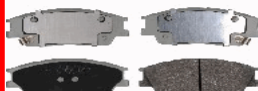

50-0K-K39AF

58101K2A00

KIA SOUL III (SK3) 1.6 MPI
KIA SOUL III (SK3) 2.0 MPI